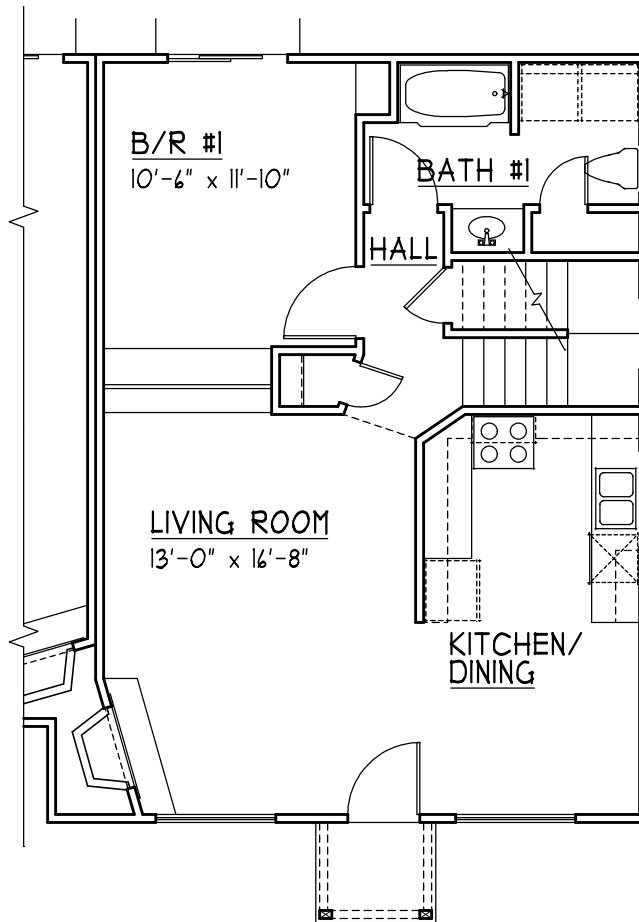

END UNIT - 2nd FLOOR

SCALE: 1/8"=1'-0"

1st FLOOR:..... 736 SF
 2nd FLOOR:..... 736 SF
 TOTAL AREA:..... 1,472 SF

812 NORD AVE

END UNIT - 1st FLOOR

SCALE: 1/8"=1'-0"